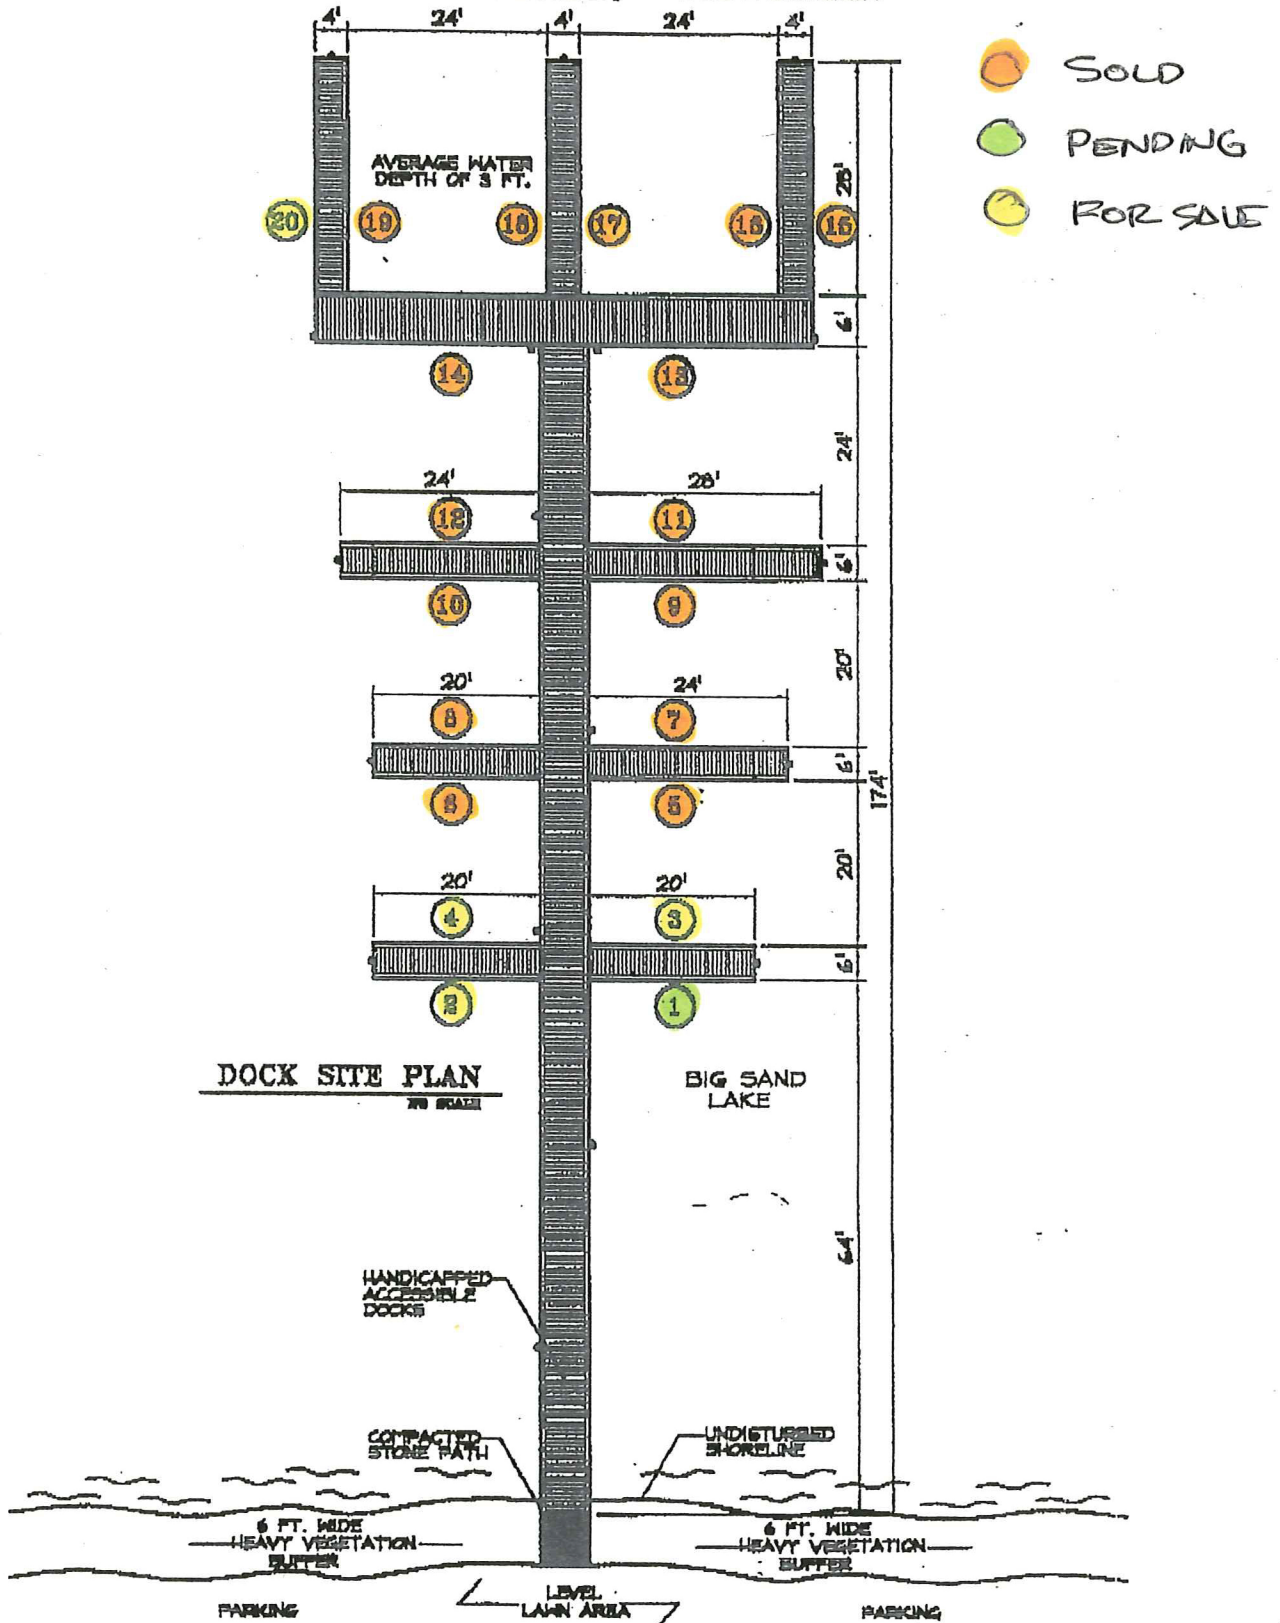

EAGLE DEER RESERVE BIG SAND LAKE

BURNETT COUNTY, WISCONSIN

DOCK SITE PLAN
NO SCALE

BIG SAND LAKE